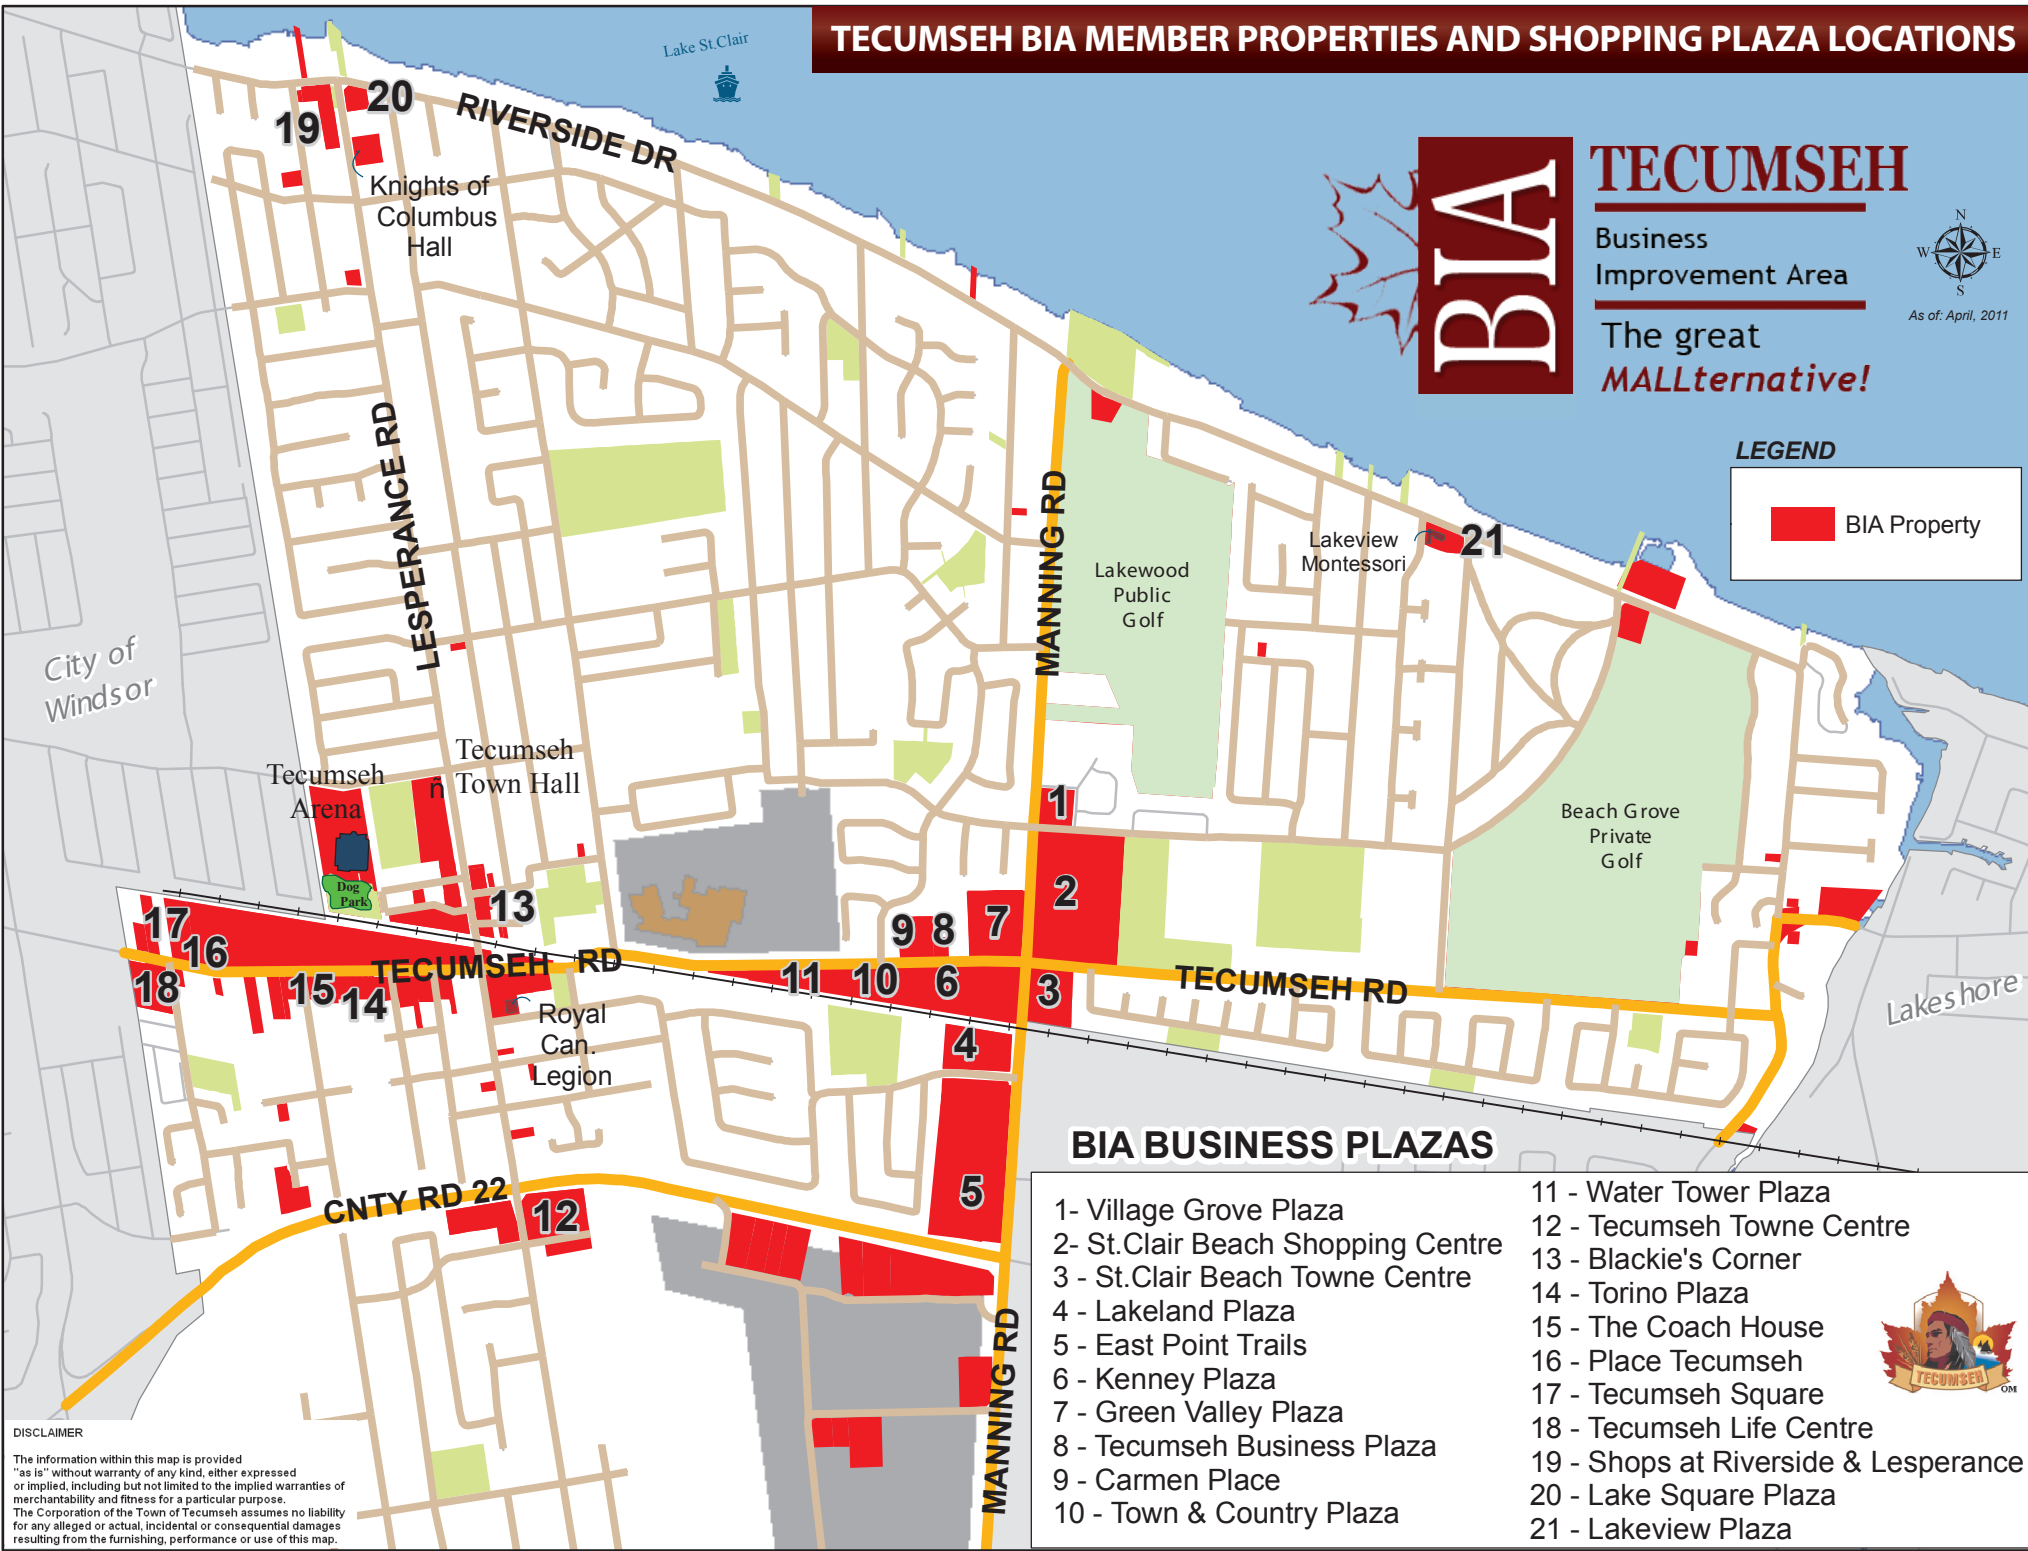

LEGEND

BIA BUSINESS PLAZAS

1 - Village Grove Plaza	11 - Water Tower Plaza
2 - St.Clair Beach Shopping Centre	12 - Tecumseh Towne Centre
3 - St.Clair Beach Towne Centre	13 - Blackie's Corner
4 - Lakeland Plaza	14 - Torino Plaza
5 - East Point Trails	15 - The Coach House
6 - Kenney Plaza	16 - Place Tecumseh
7 - Green Valley Plaza	17 - Tecumseh Square
8 - Tecumseh Business Plaza	18 - Tecumseh Life Centre
9 - Carmen Place	19 - Shops at Riverside & Lesperance
10 - Town & Country Plaza	20 - Lake Square Plaza
	21 - Lakeview Plaza